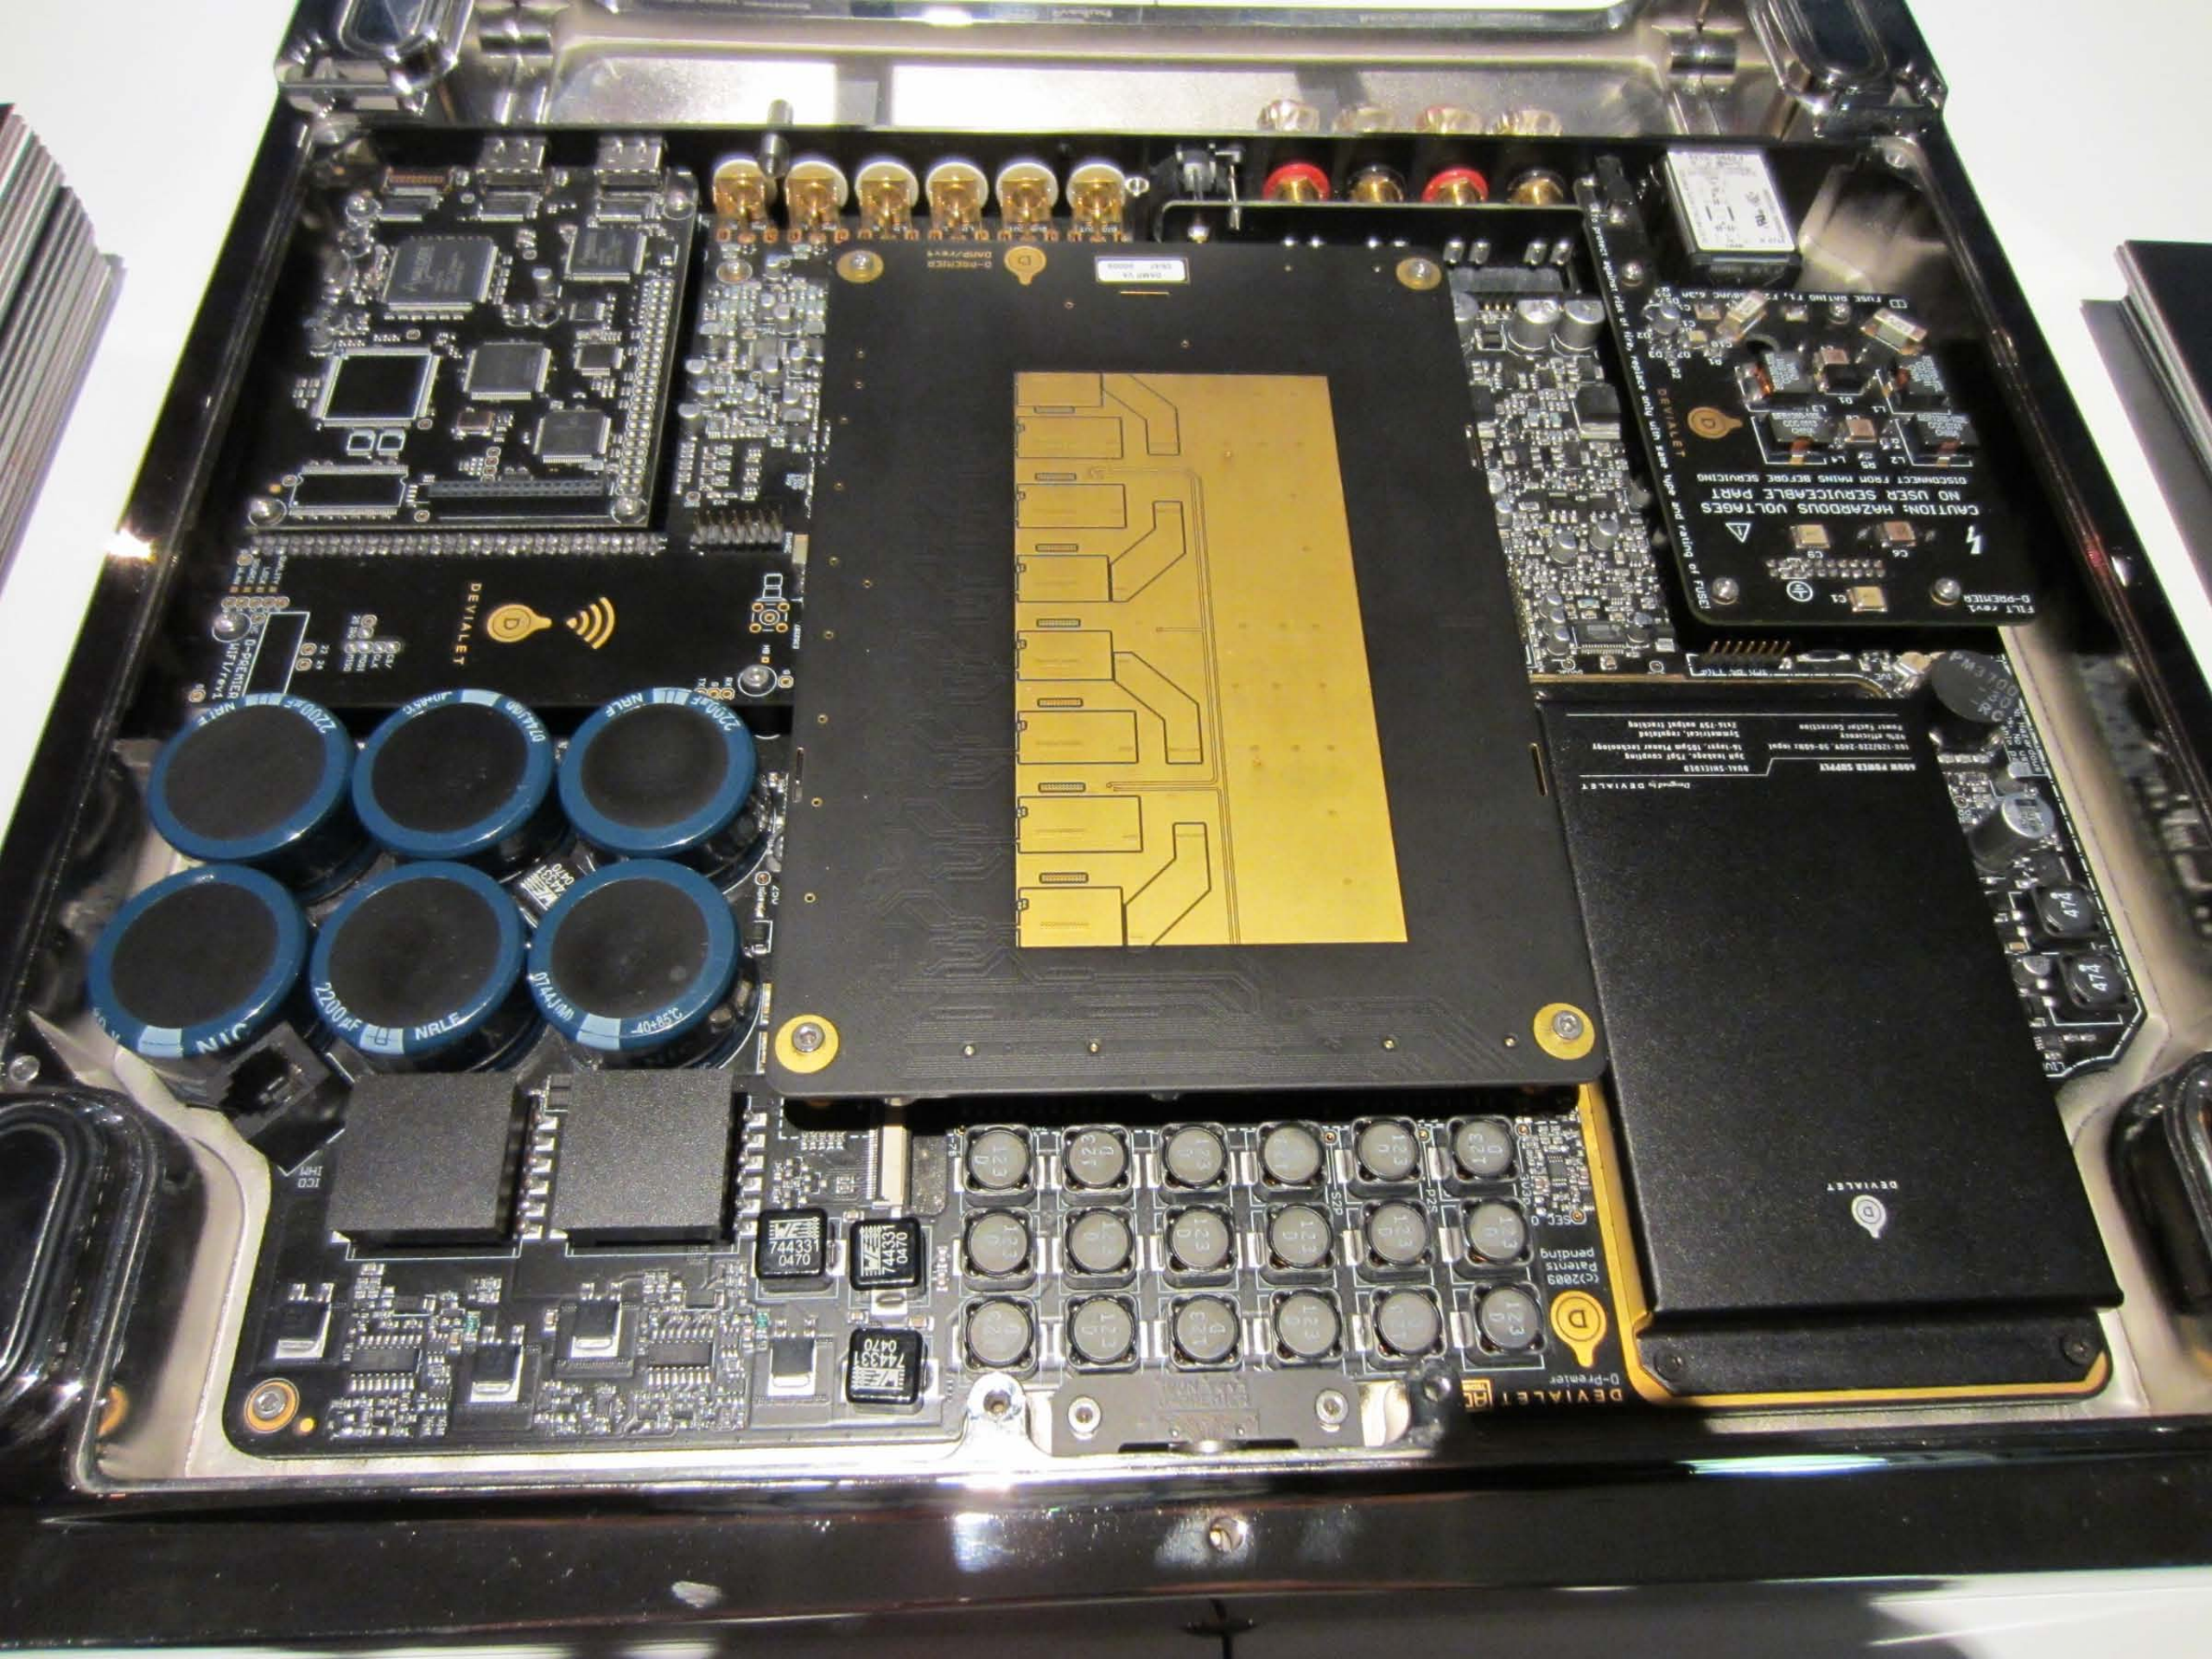

CAUTION: HAZARDOUS VOLTAGES
NO USER SERVICEABLE PART
DISCONNECT FROM MAINS BEFORE SERVICING

POWER SUPPLY
REGULATED BY DEVIALET
30V TAPPING, 150V TAPPING
100% EFFICIENCY, 50-60Hz INPUT
2X10-150W OUTPUT TAPPING

(C)2003
Patents
pending
D-Premler
DEVIALET

DEVIALET

744331
0470

744331
0470

744331
0470

474

474