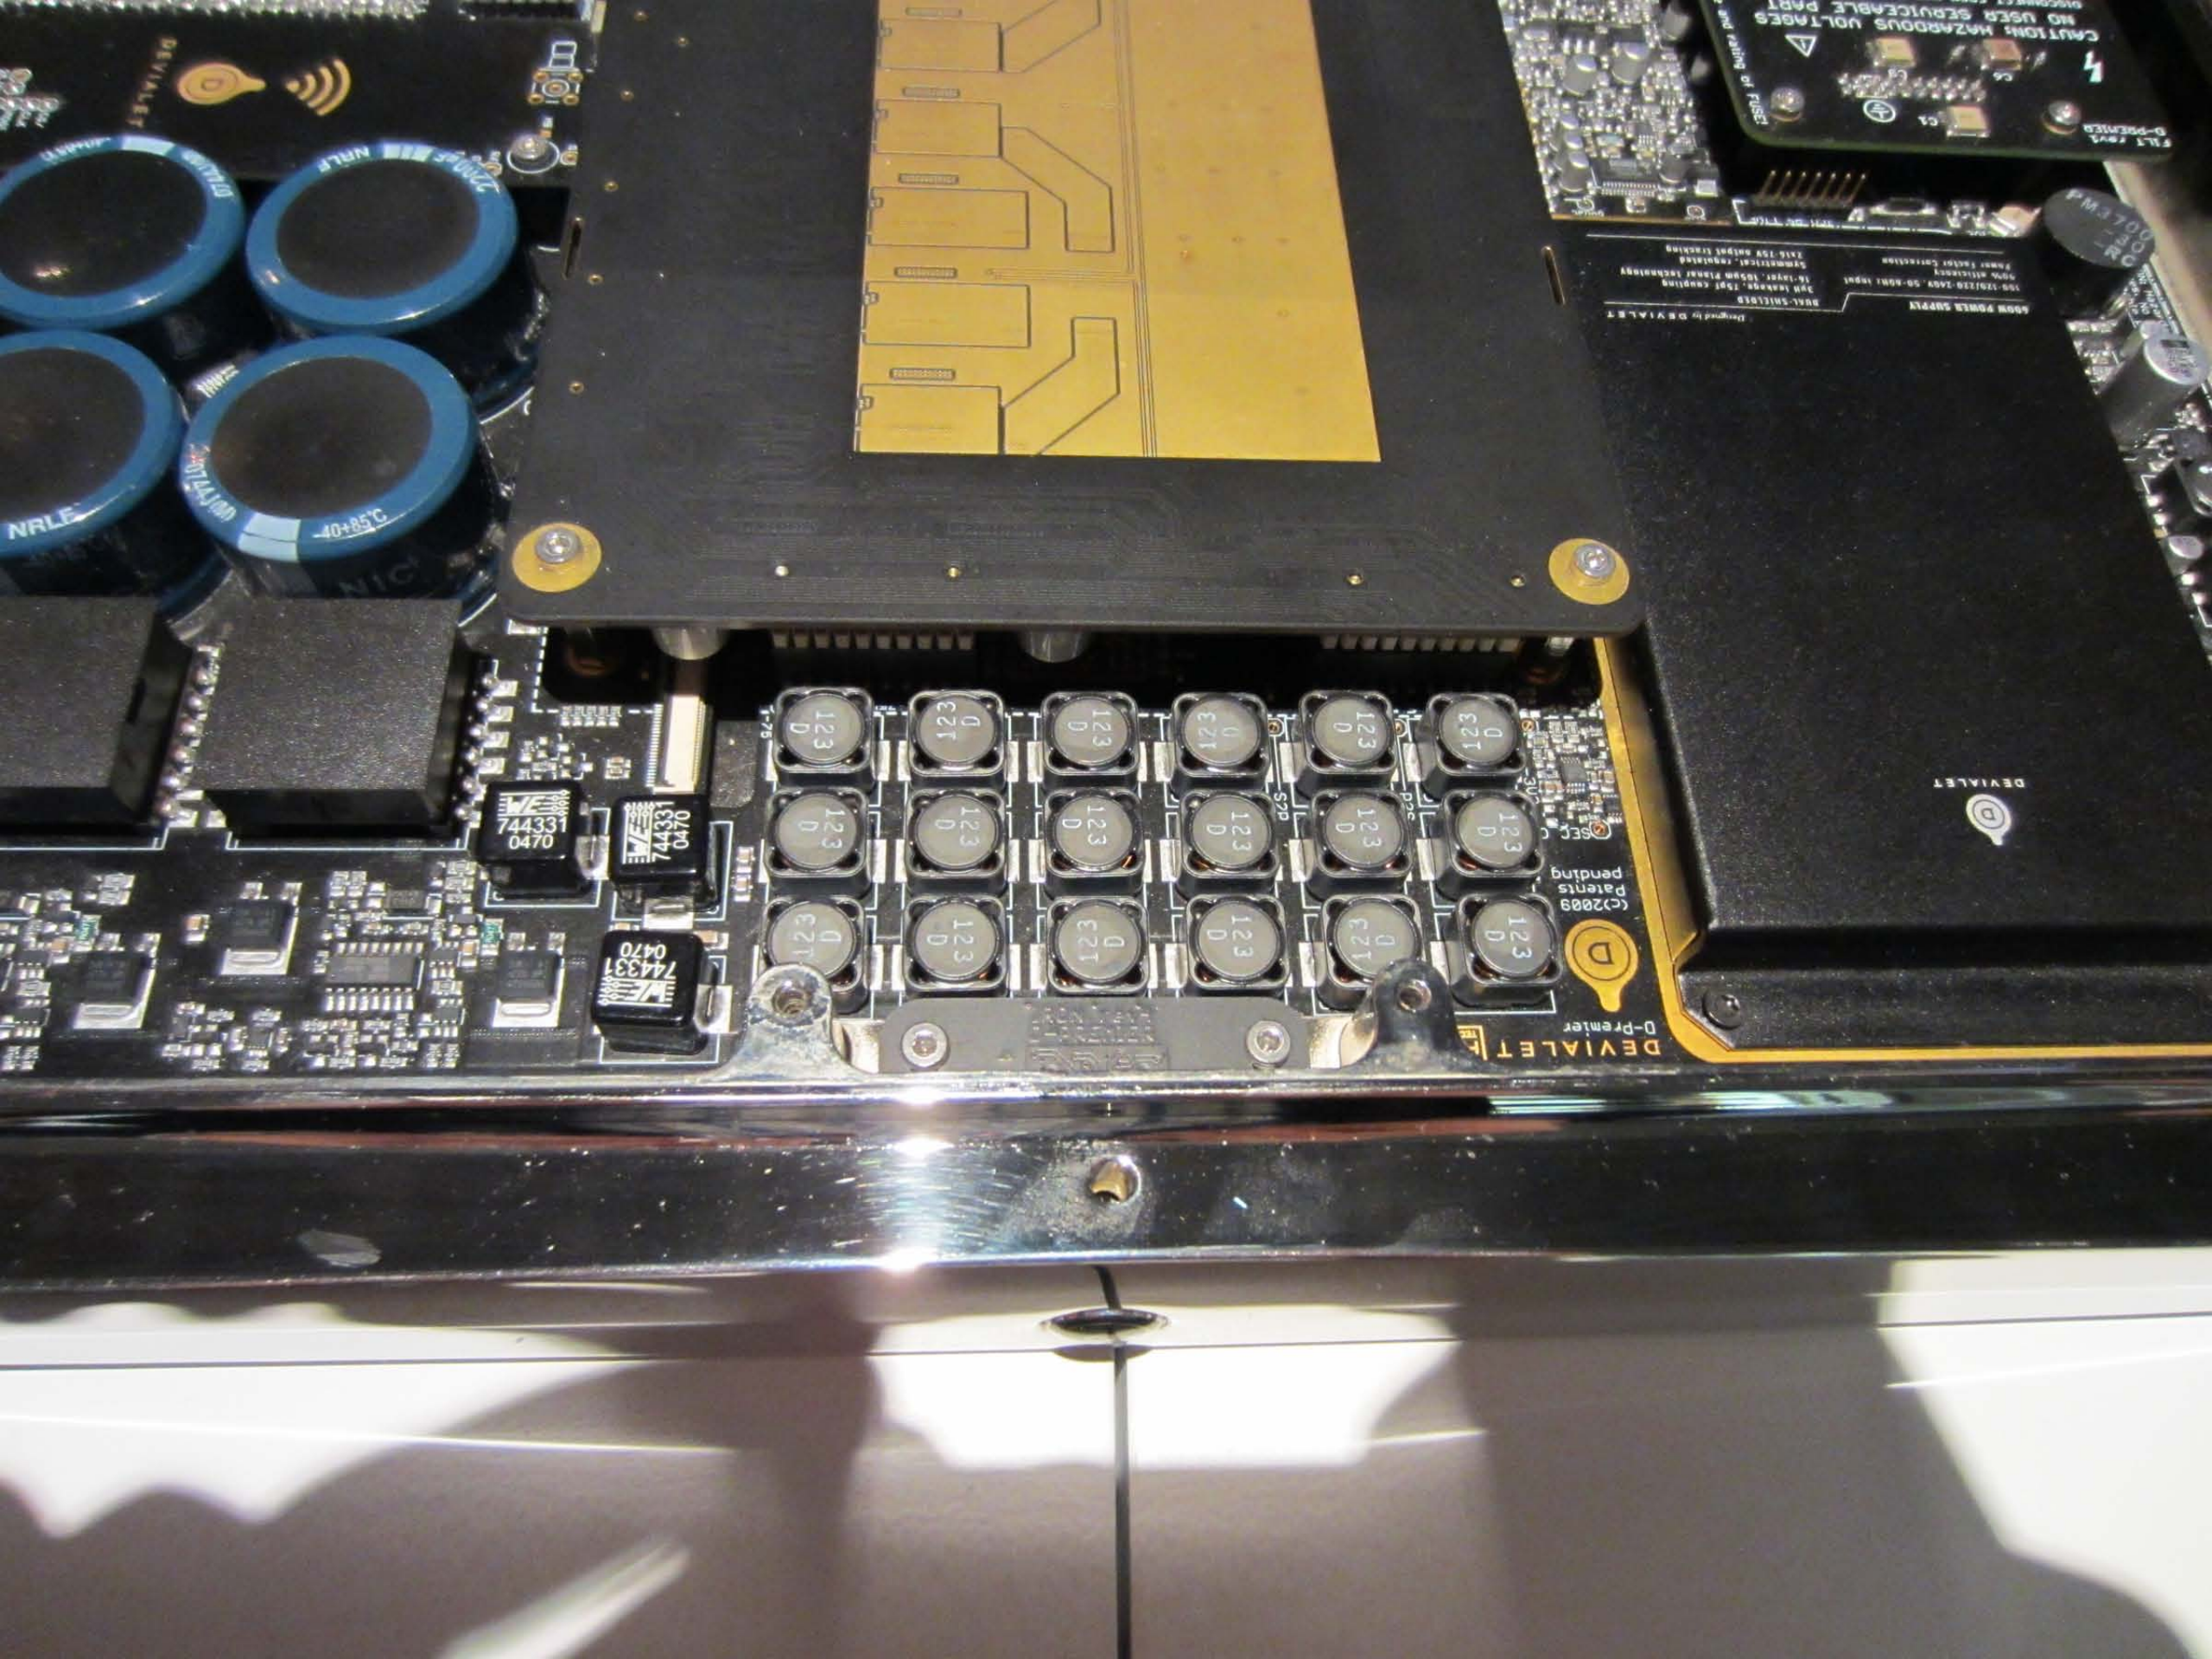

CAUTION: HAZARDOUS VOLTAGES
NO USER SERVICEABLE PARTS
and routing of POWER
B-PRMWB
C1
C2

600W POWER SUPPLY
Designed by DEVALLET
BVAL-SH1105
15W 12V/1.25A 50-60W Input
18-19V, 100W Power Technology
90W efficiency, regulated
Power Factor Correction
AXIS 15W output tracking

100% COP
7000 RPM

DEVALLET

DEVALLET
D-Premier
(c)2009
Patents
pending

744331
0470
744331
0470
744331
0470